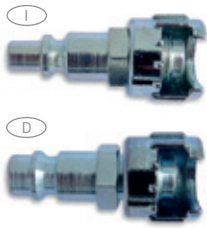

110 A

PT LIGADOR BAIONETA C/ PORCA

EN QUICK COUPLING - MILLED NUT

REF.	MODELO/MODEL	MEDIDA/SIZE		€
01110AG	A346/2	---	10	
01110AIT	A346/1	---	10